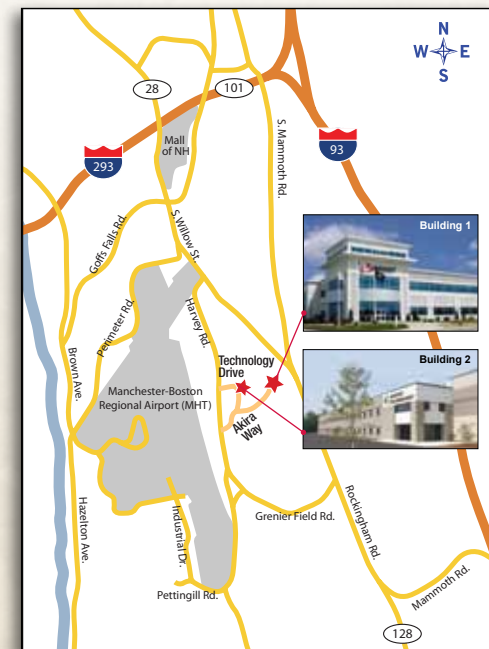

From Points North & South

From 93 North

- Follow **93 SOUTH** to **293**
- Bear **RIGHT** onto **293**
- Take **EXIT 1** (.3mi)
- Turn **LEFT** at the top of the ramp & go through 4 sets of lights (.7mi)
- At the fifth set of lights bear **LEFT** continue on **RT. 28** (.4mi)
- At the next light turn **RIGHT** onto **HARVEY ROAD** (.8mi)
- Follow **HARVEY ROAD** to the blinking yellow light & take your next **LEFT** onto **TECHNOLOGY DRIVE**
  - To visit **3 Technology Drive**, turn left at *Building 2*.
  - ** To visit **9 Akira Way**, continue on Technology Drive; Turn **LEFT** on **AKIRA WAY** for *Building 1* (.1mi)

From 93 South

- Take **I-93 NORTH**
- Take **Exit #5/RT-28** toward **NORTH LONDONDERRY** (.02mi)
- Turn **LEFT** on **ROCKINGHAM ROAD [RT-28]** (2.2mi)
- Turn **LEFT** on **PAGE ROAD** (.2mi)
- Continue on **GRENIER FIELD ROAD** (.9mi)
- Continue on **HARVEY ROAD** (.2mi)
- Turn **RIGHT** on **TECHNOLOGY DRIVE**
  - To visit **3 Technology Drive**, turn left at *Building 2*.
  - ** To visit **9 Akira Way**, continue on Technology Drive; Turn **LEFT** on **AKIRA WAY** for *Building 1* (.1mi)

** *Building 1* is located on 9 Akira Way
* *Building 2* is located on 3 Technology Drive